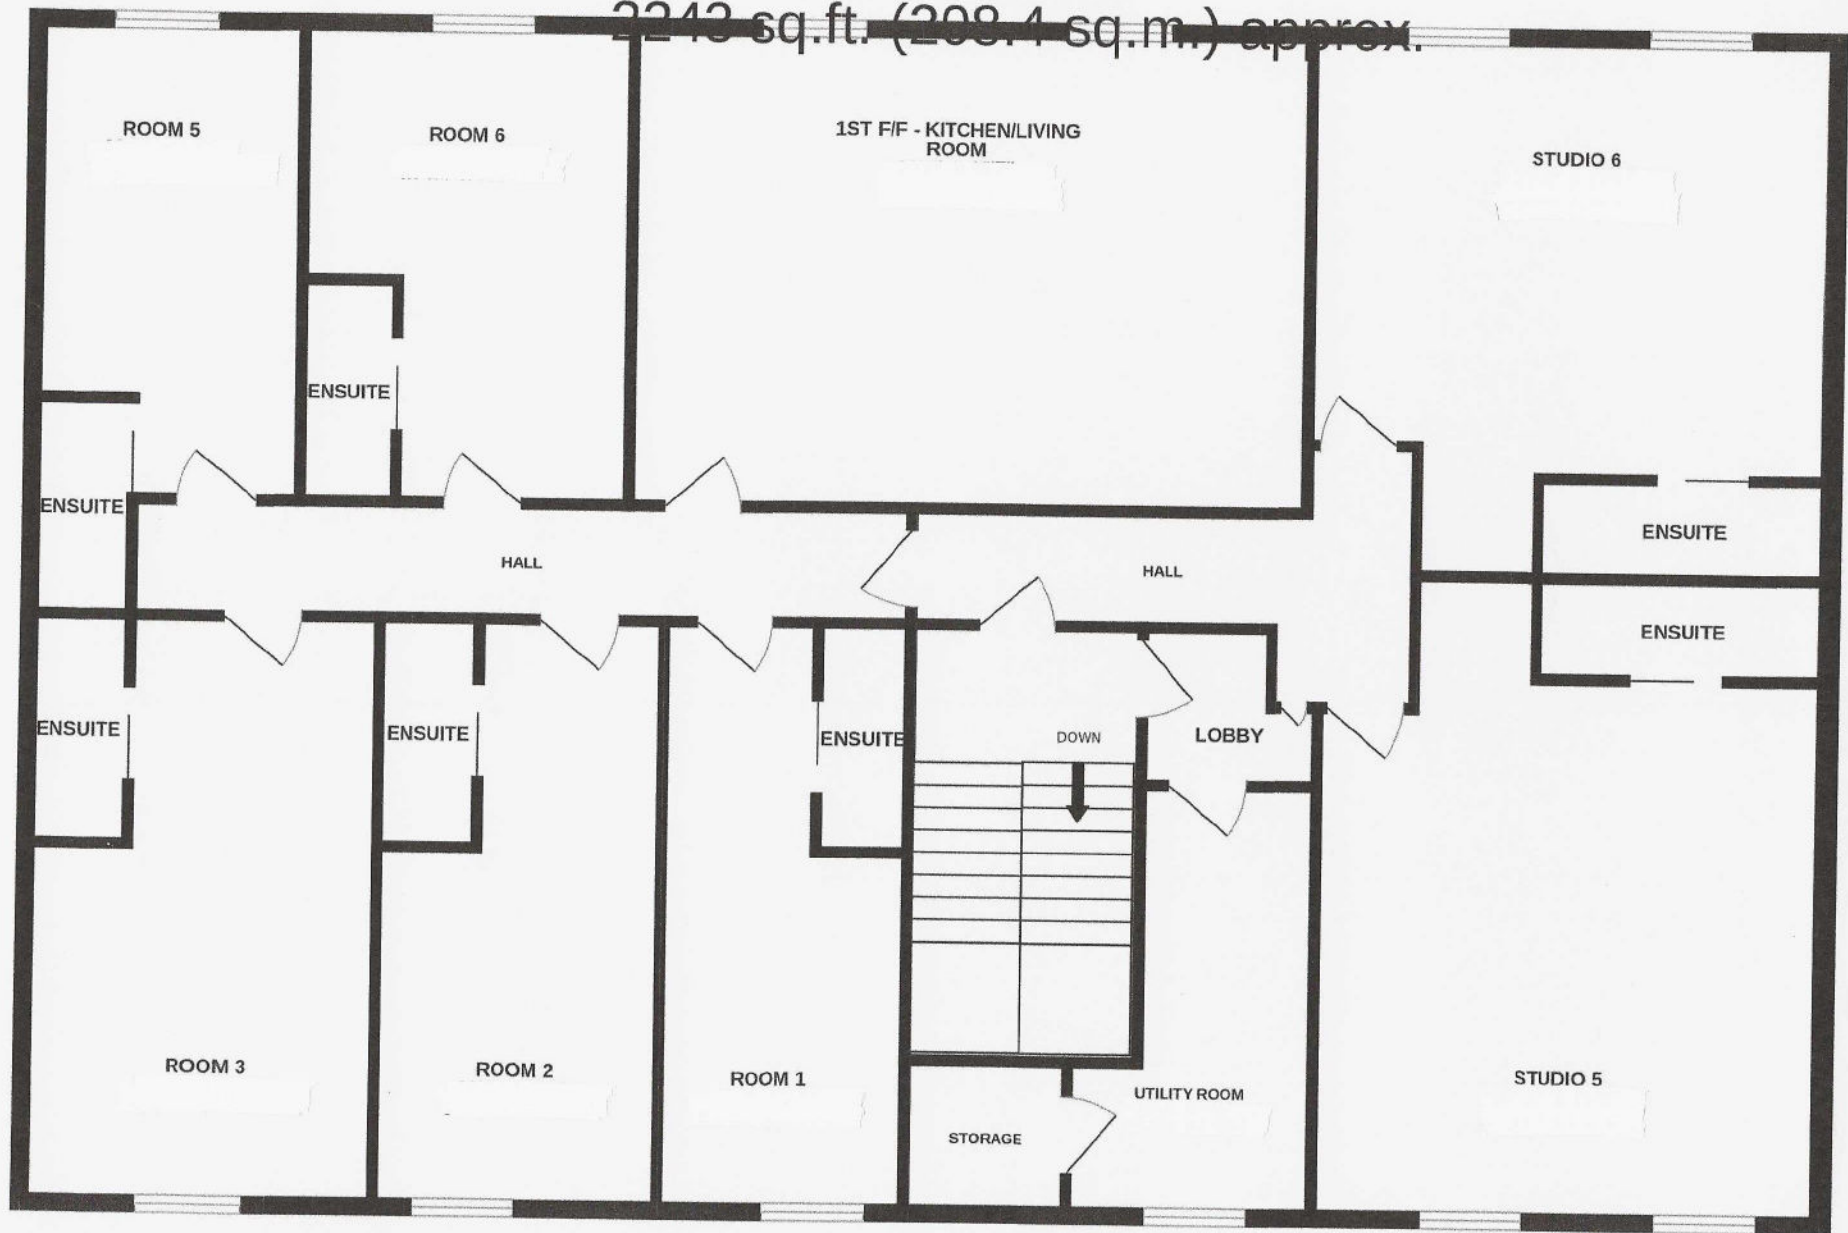

GUILD TAVERN FIRST FLOOR

2243 sq.ft. (208.4 sq.m.) approx.

TOTAL FLOOR AREA : 2243 sq.ft. (208.4 sq.m.) approx.

Whilst every attempt has been made to ensure the accuracy of the floorplan contained here, measurements of doors, windows, rooms and any other items are approximate and no responsibility is taken for any error, omission or mis-statement. This plan is for illustrative purposes only and should be used as such by any prospective purchaser. The services, systems and appliances shown have not been tested and no guarantee