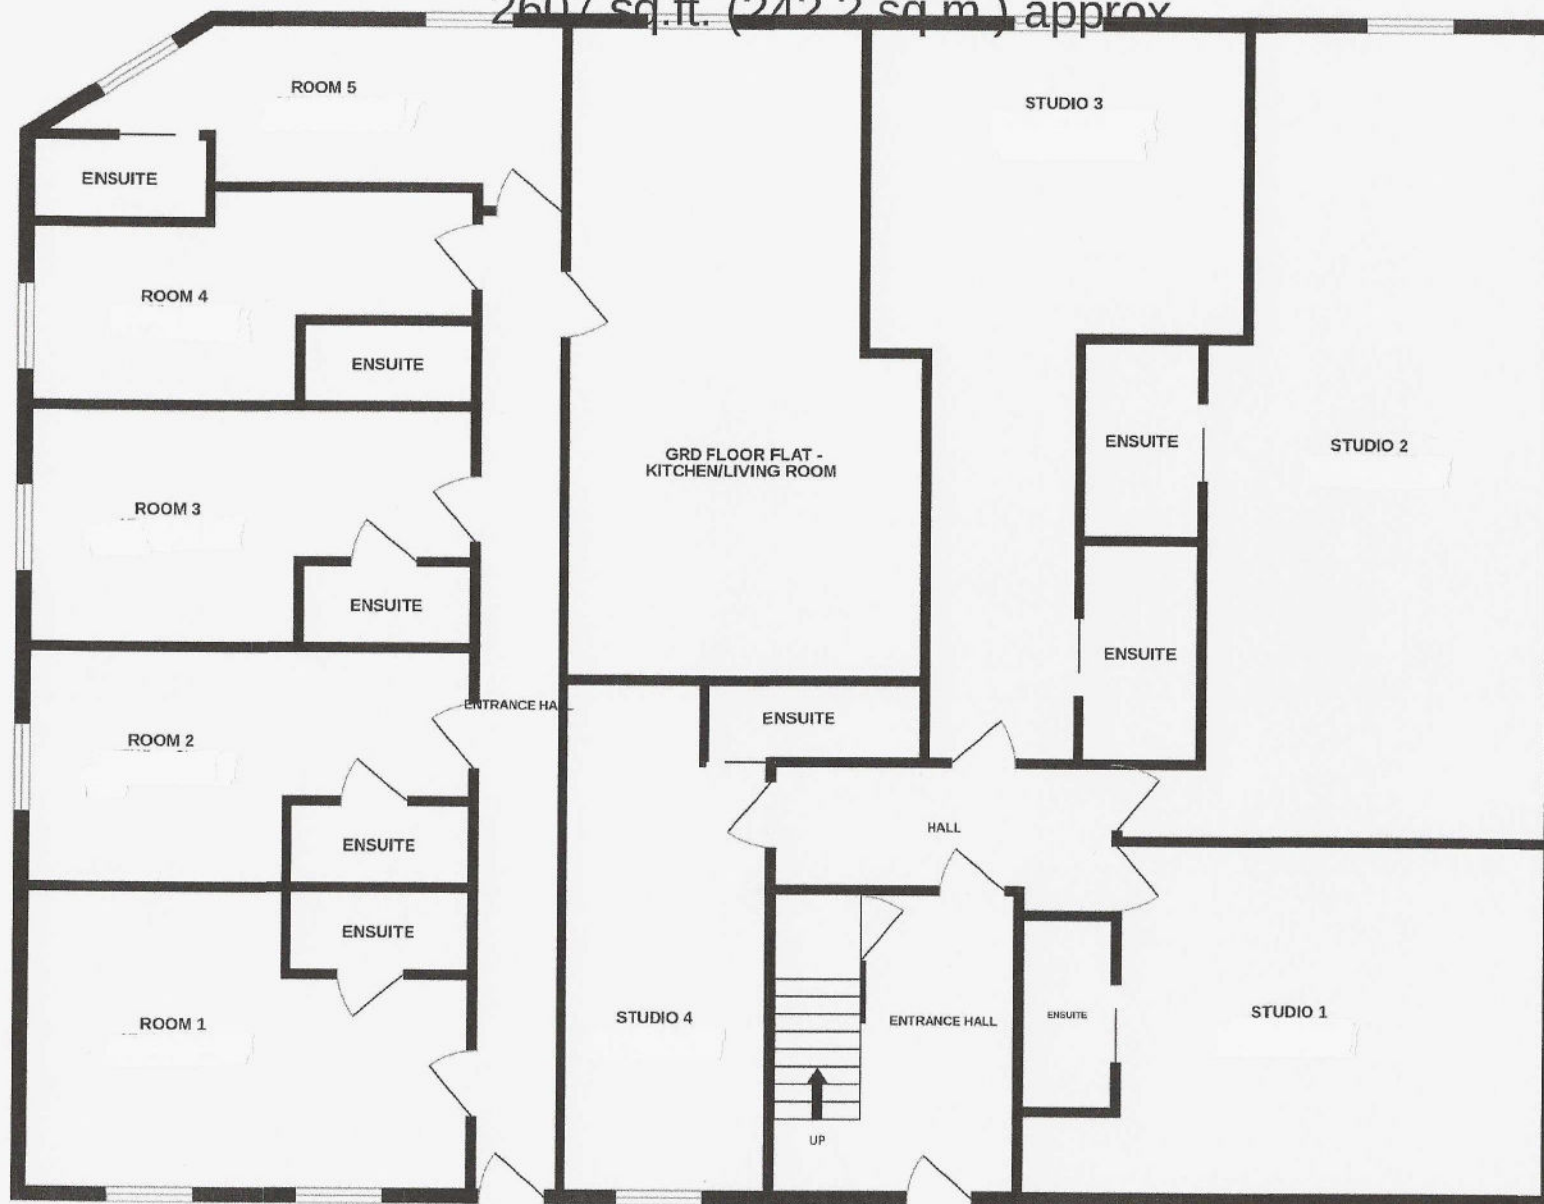

GUILD TAVERN
GROUND FLOOR
2607 sq.ft. (242.2 sq.m.) approx

TOTAL FLOOR AREA : 2607 sq.ft. (242.2 sq.m.) approx.

Made with Metropix ©2025