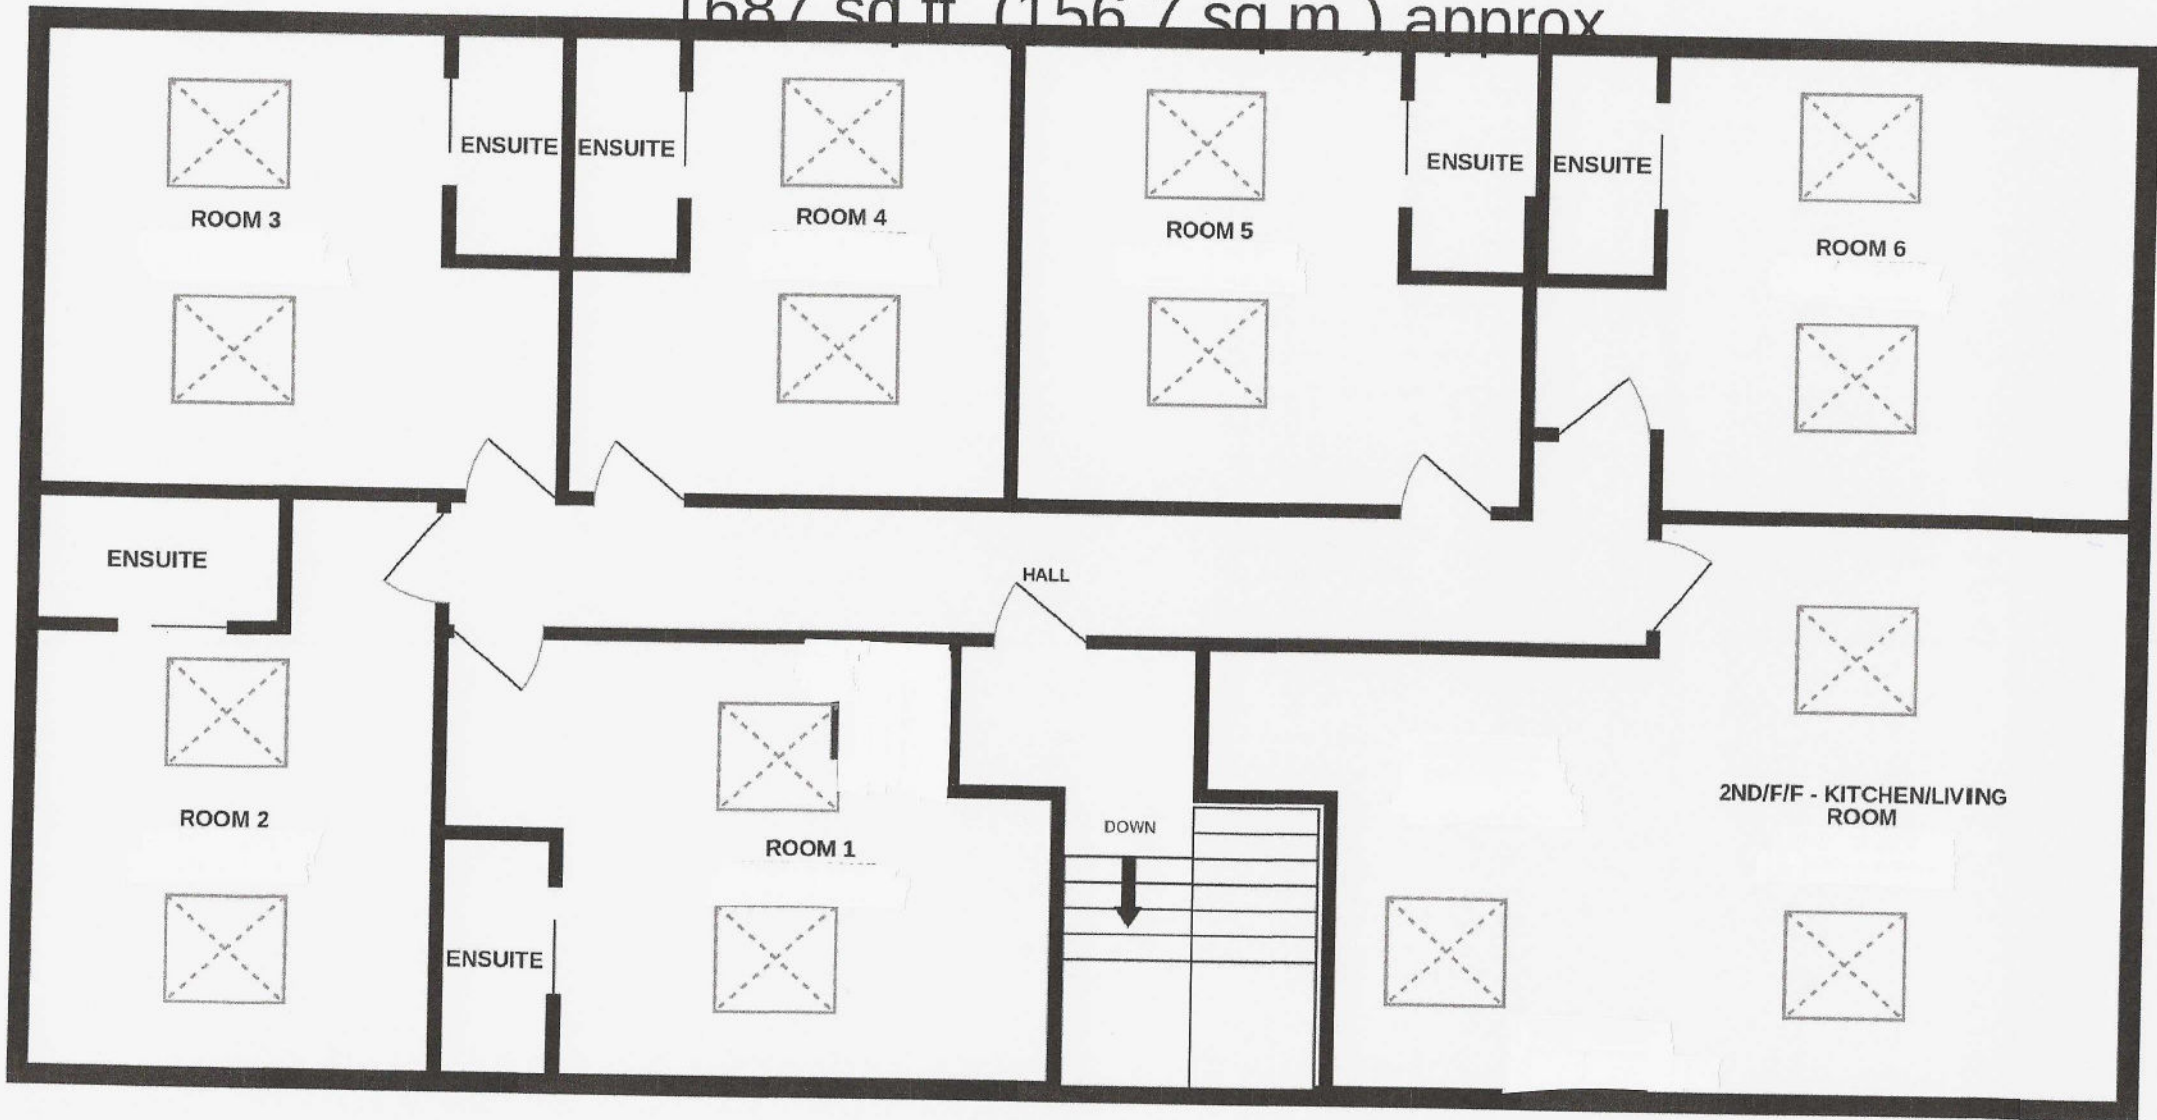

GUILD TAVERN SECOND FLOOR

1687 sq ft (156.7 sq m) approx

TOTAL FLOOR AREA: 1687 sq.ft. (156.7 sq.m.) approx.

Whilst every attempt has been made to ensure the accuracy of the floorplan contained here, measurements of doors, windows, rooms and any other items are approximate and no responsibility is taken for any error, omission or mis-statement. This plan is for illustrative purposes only and should be used as such by any prospective purchaser. The services, systems and appliances shown have not been tested and no guarantee as to their operability or efficiency can be given.