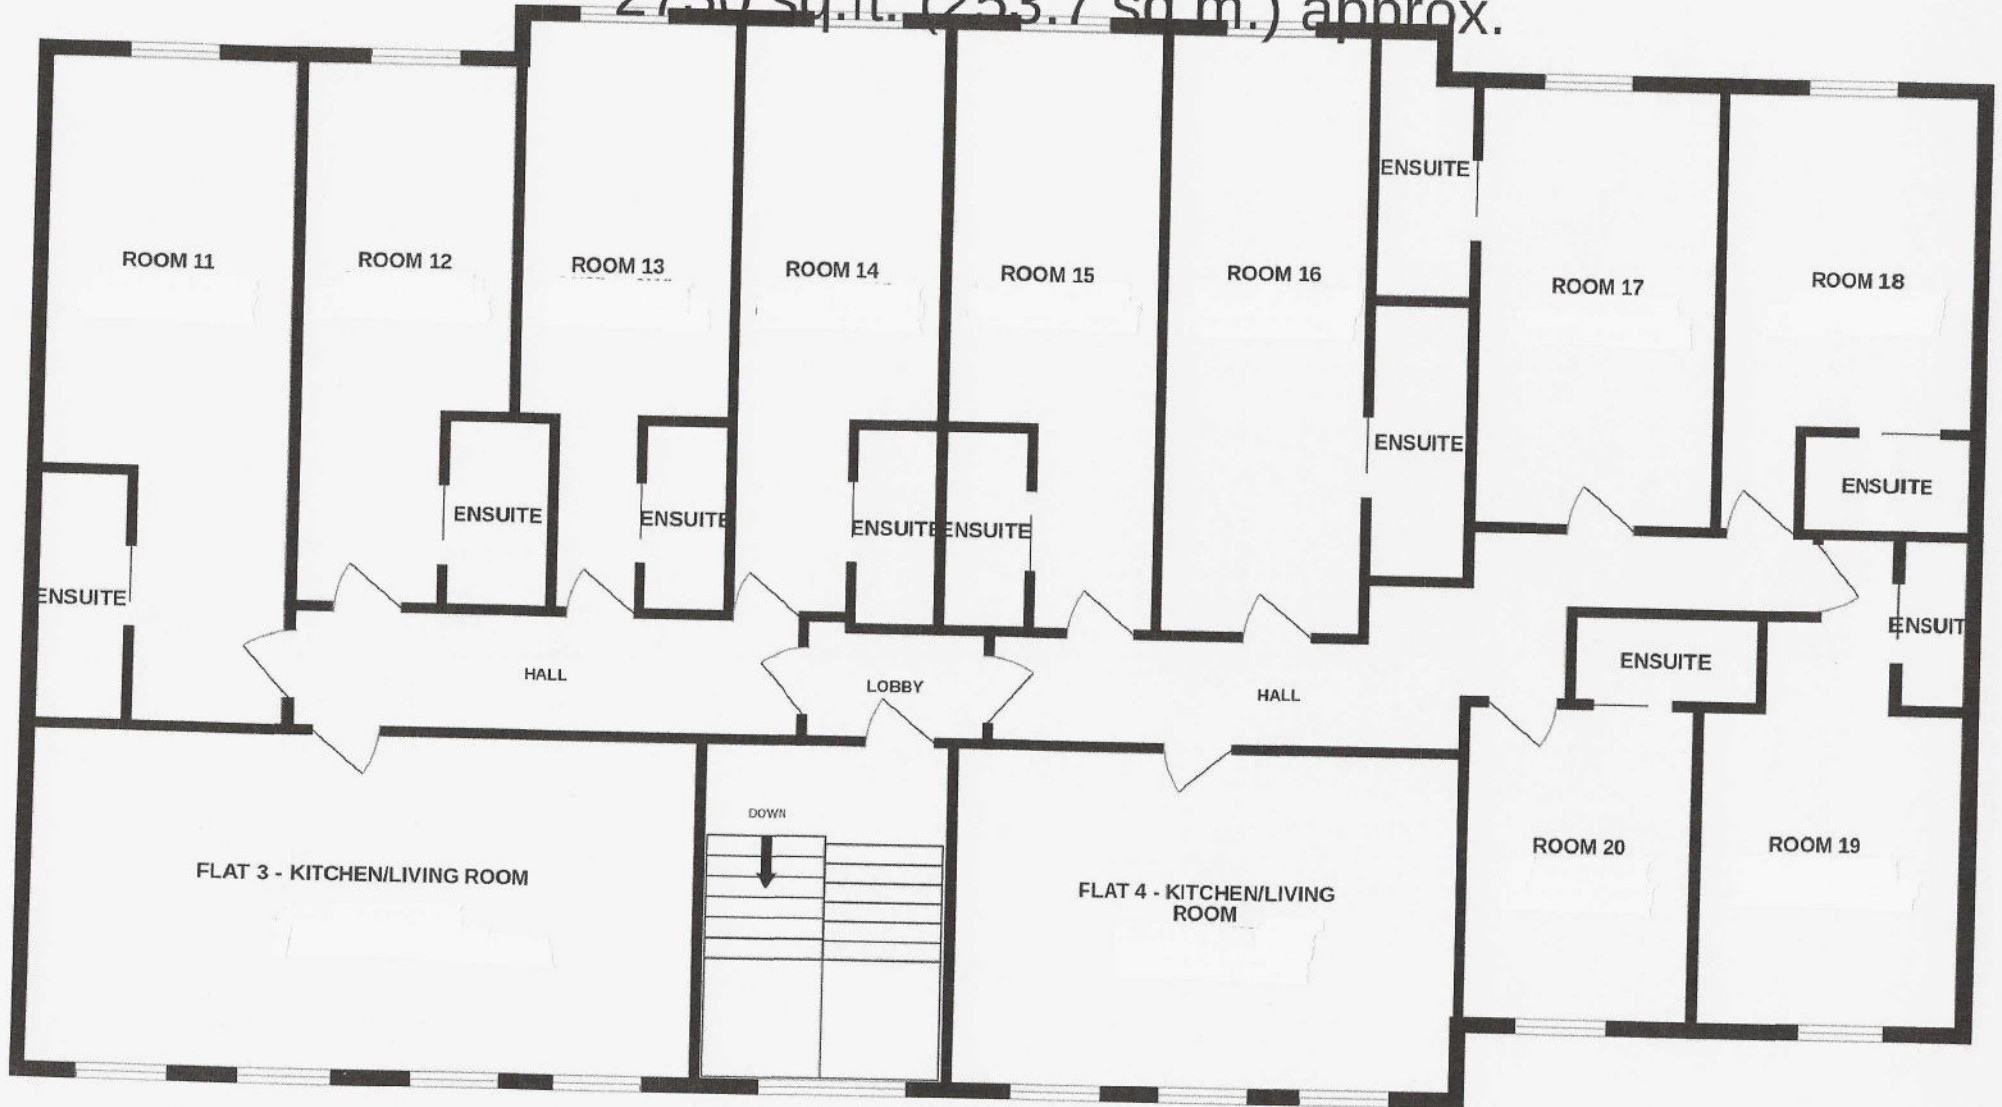

JAZZ BAR
FIRST FLOOR
2730 sq.ft. (253.7 sq.m.) approx.

TOTAL FLOOR AREA : 2730 sq.ft. (253.7 sq.m.) approx.

Whilst every attempt has been made to ensure the accuracy of the floorplan contained here, measurements of doors, windows, rooms and any other items are approximate and no responsibility is taken for any error, omission or mis-statement. This plan is for illustrative purposes only and should be used as such by any prospective purchaser. The services, systems and appliances shown have not been tested and no guarantee as to their operability or efficiency can be given.