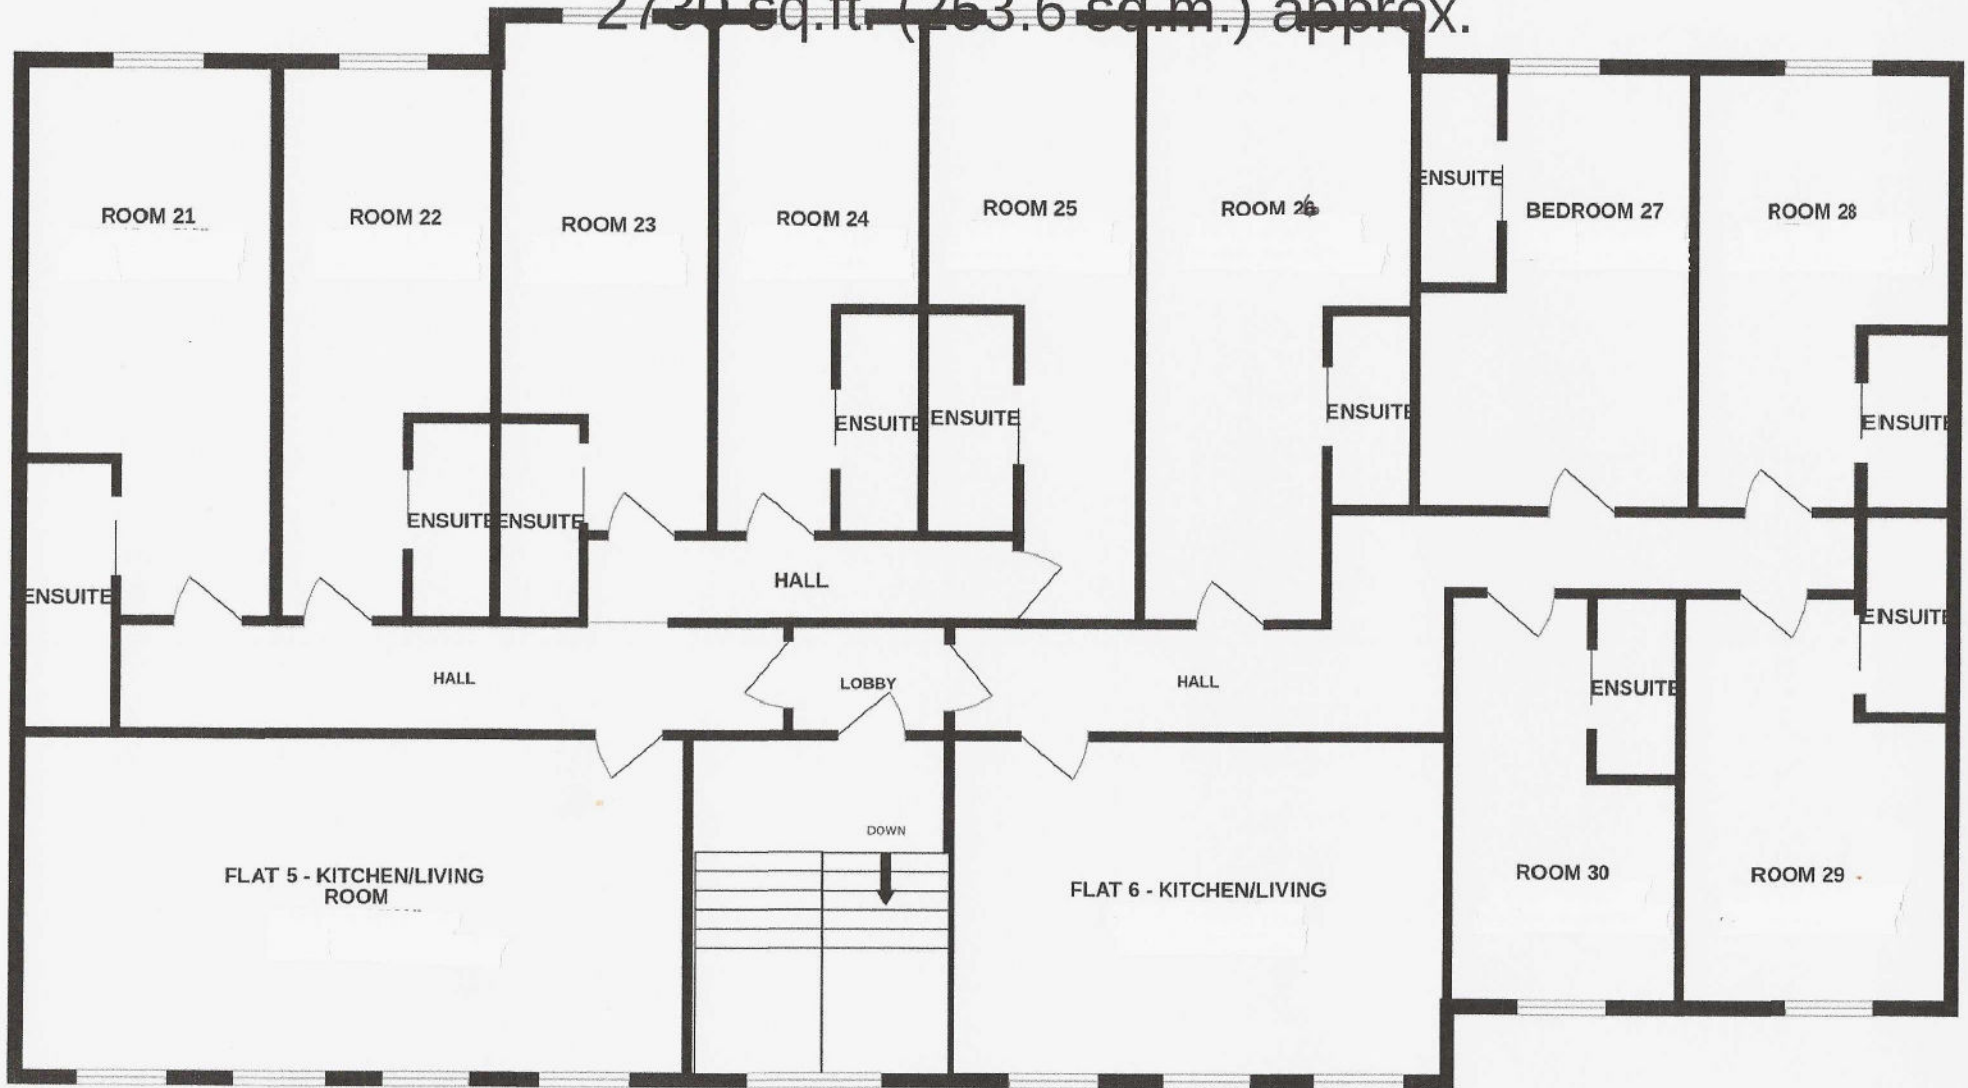

JAZZ BAR SECOND FLOOR

2730 sq.ft. (253.6 sq.m.) approx.

TOTAL FLOOR AREA : 2730 sq.ft. (253.6 sq.m.) approx.

Whilst every attempt has been made to ensure the accuracy of the floorplan contained here, measurements of doors, windows, rooms and any other items are approximate and no responsibility is taken for any error, omission or mis-statement. This plan is for illustrative purposes only and should be used as such by any prospective purchaser. The services, systems and appliances shown have not been tested and no guarantee as to their operability or efficiency can be given.