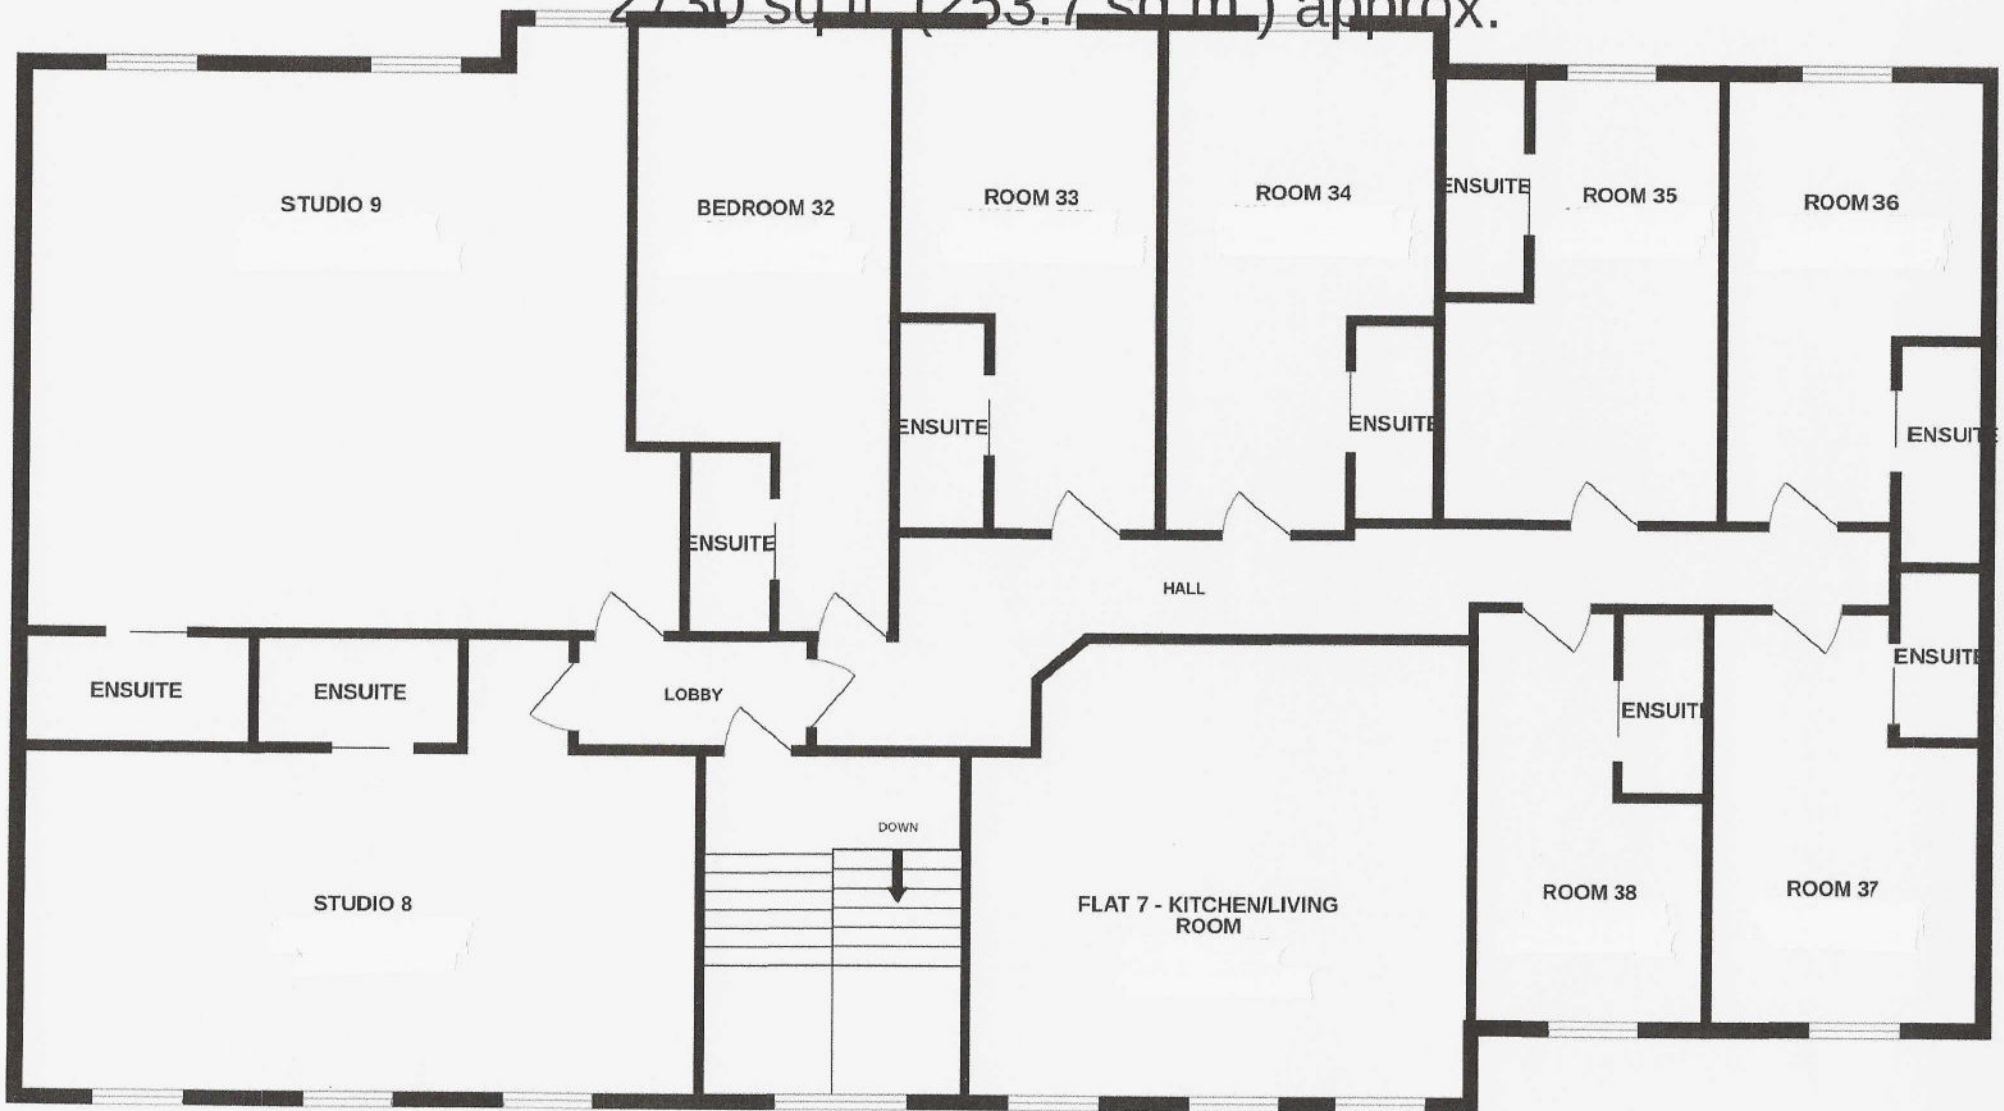

JAZZ BAR
THIRD FLOOR
2730 sq ft (253.7 sq m.) approx.

TOTAL FLOOR AREA : 2730 sq.ft. (253.7 sq.m.) approx.

Whilst every attempt has been made to ensure the accuracy of the floorplan contained here, measurements of doors, windows, rooms and any other items are approximate and no responsibility is taken for any error, omission or mis-statement. This plan is for illustrative purposes only and should be used as such by any prospective purchaser. The services, systems and appliances shown have not been tested and no guarantee as to their operability or efficiency can be given.
Made with Metropix ©2025